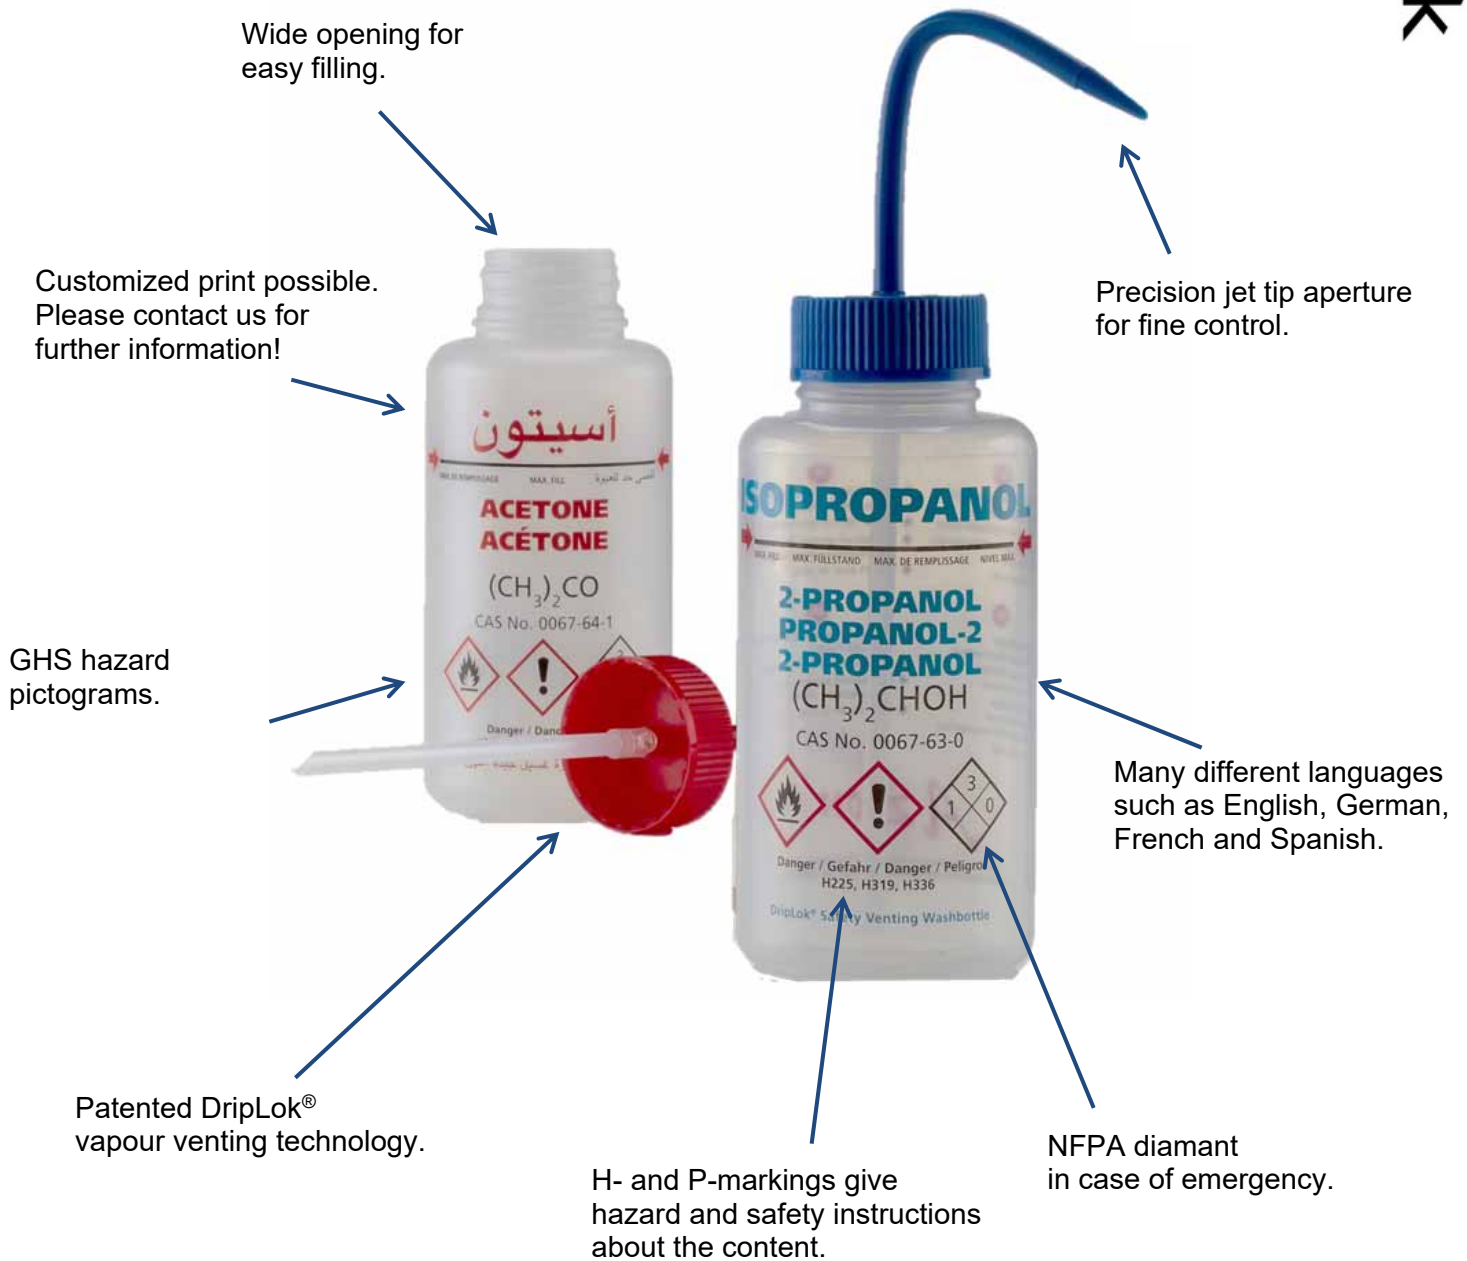

Wash Bottles in many different versions